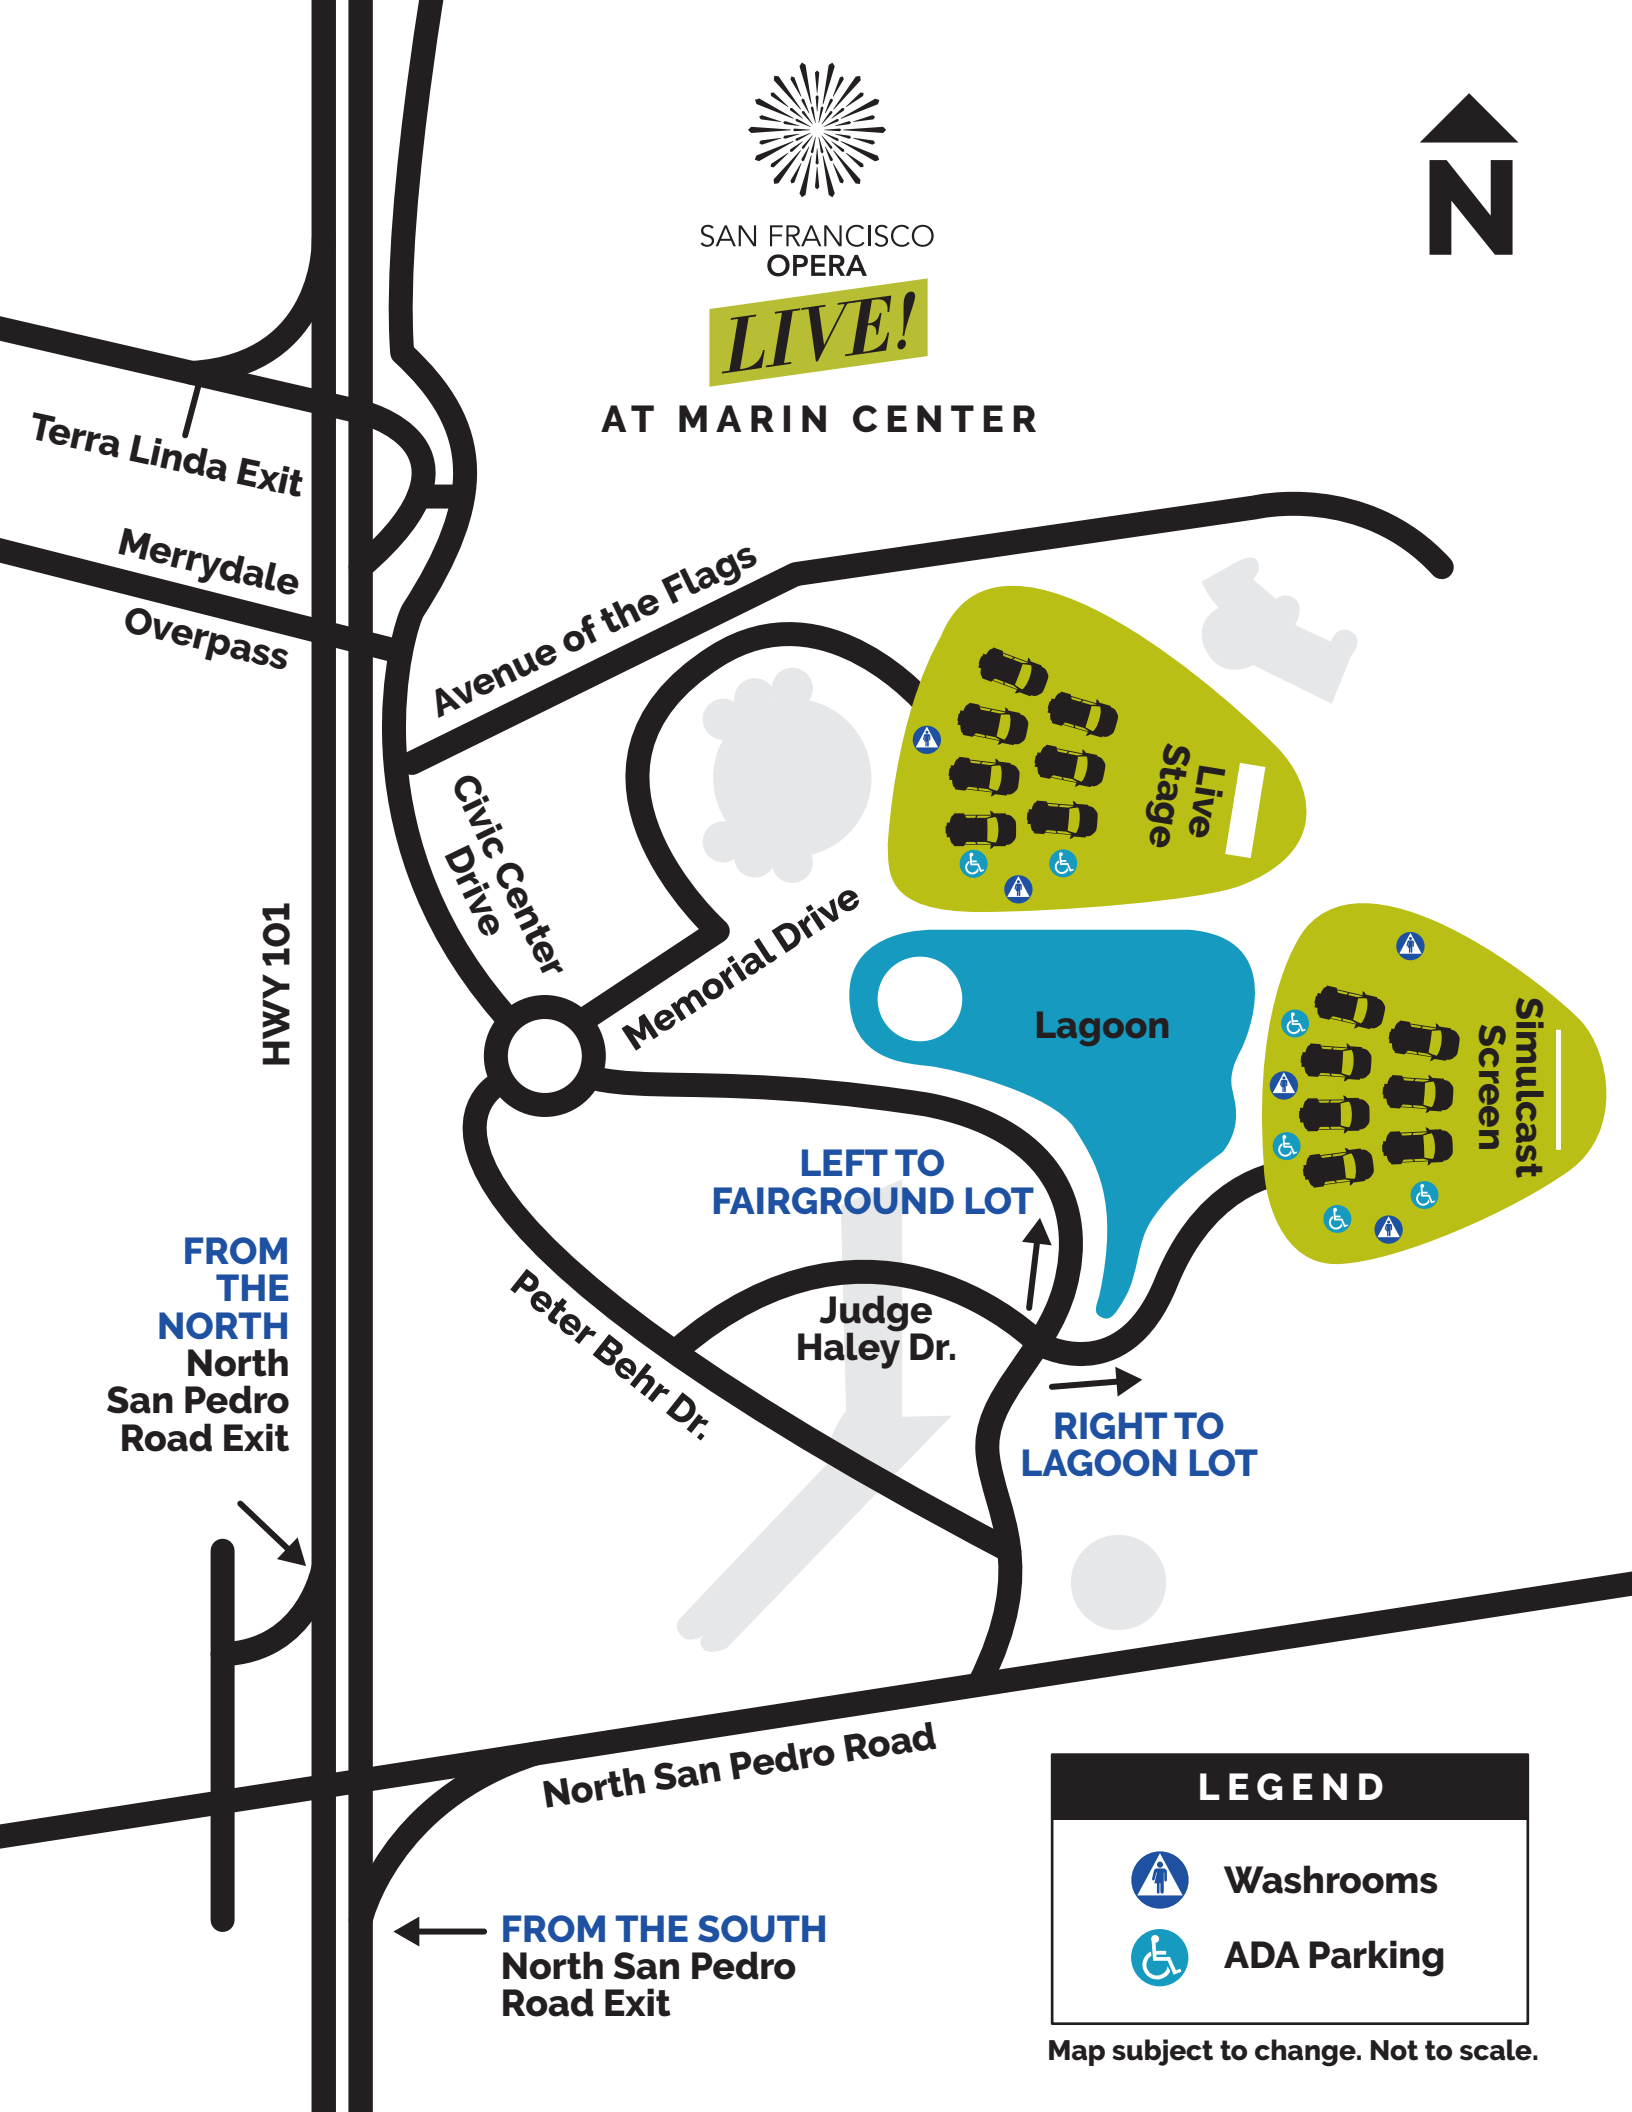

SAN FRANCISCO  
OPERA

**LIVE!**

AT MARIN CENTER

Terra Linda Exit

Merrydale  
Overpass

Avenue of the Flags

Civic Center  
Drive

Memorial Drive

HWY 101

FROM  
THE  
NORTH  
North  
San Pedro  
Road Exit

LEFT TO  
FAIRGROUND LOT

Peter Behr Dr.

Judge  
Haley Dr.

RIGHT TO  
LAGOON LOT

North San Pedro Road

FROM THE SOUTH  
North San Pedro  
Road Exit

**LEGEND**

Washrooms

ADA Parking

Map subject to change. Not to scale.