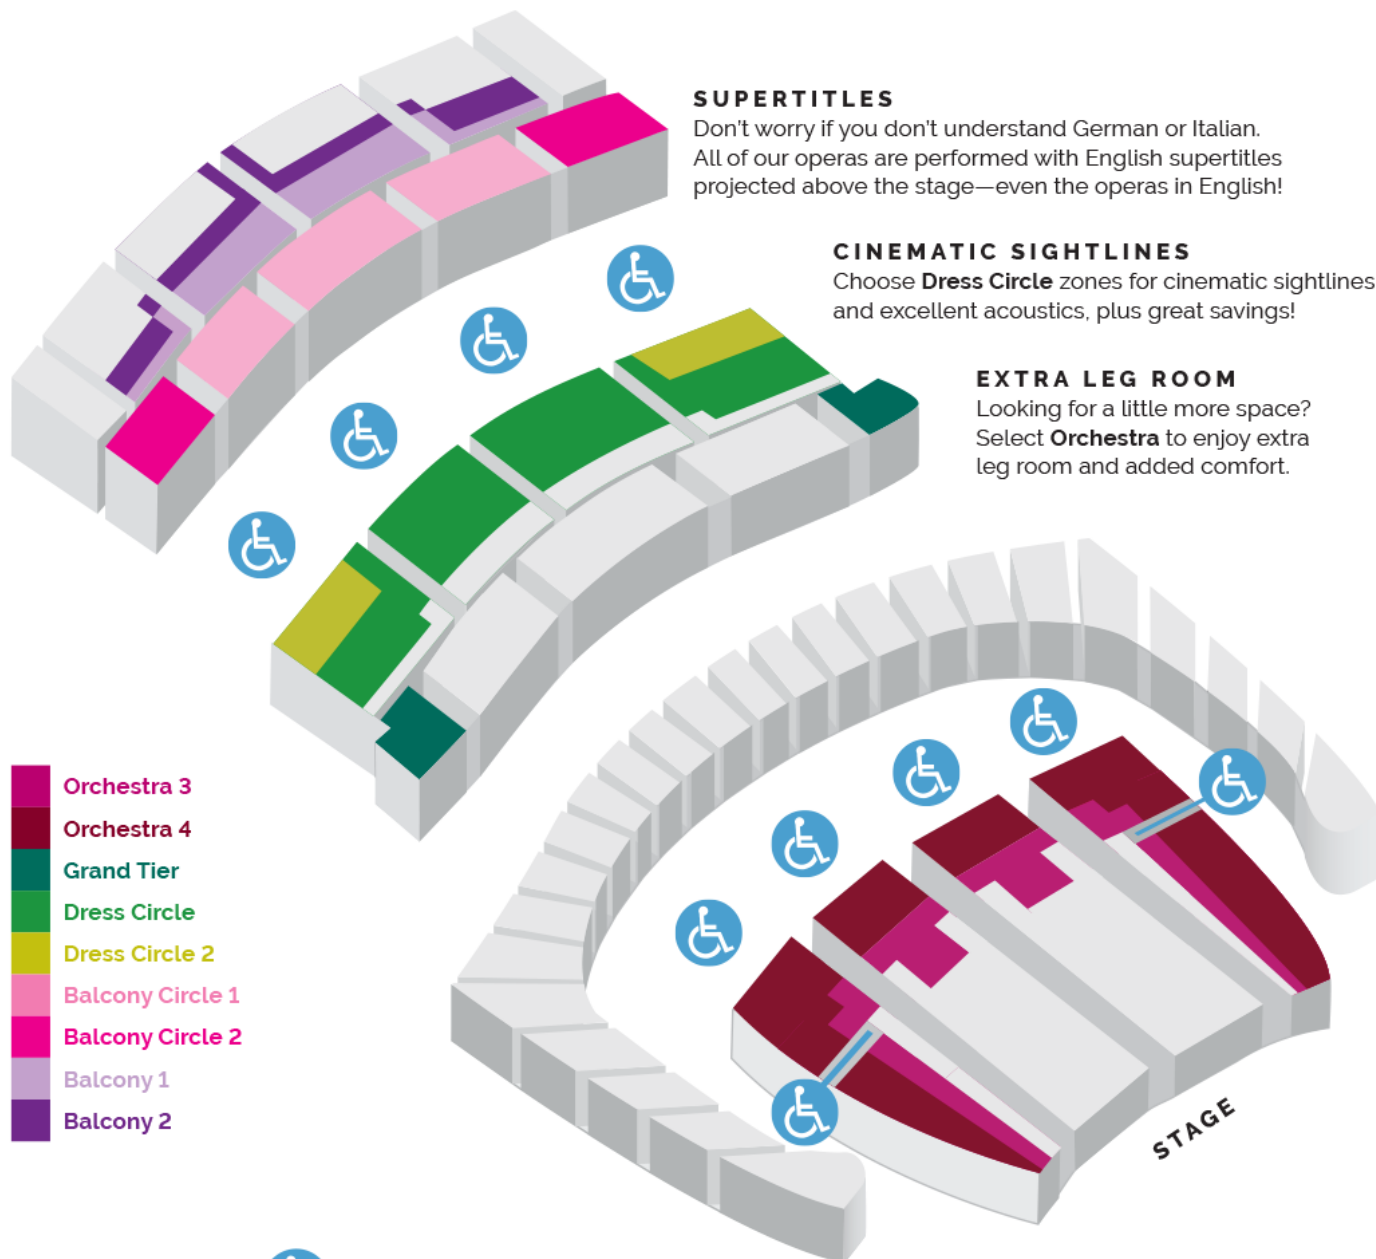

Select Your Seating Zone

Use this Seat Map to choose the right zone for your Student/Teacher season subscription!
To view a more detailed Seat Map, visit sfopera.com/contact/seatmap.

SUPERTITLES

Don't worry if you don't understand German or Italian. All of our operas are performed with English supertitles projected above the stage—even the operas in English!

CINEMATIC SIGHTLINES

Choose **Dress Circle** zones for cinematic sightlines and excellent acoustics, plus great savings!

EXTRA LEG ROOM

Looking for a little more space? Select **Orchestra** to enjoy extra leg room and added comfort.

- Orchestra 3
- Orchestra 4
- Grand Tier
- Dress Circle
- Dress Circle 2
- Balcony Circle 1
- Balcony Circle 2
- Balcony 1
- Balcony 2

ACCESSIBILITY

Contact the Box Office for seating requests and accessibility needs.