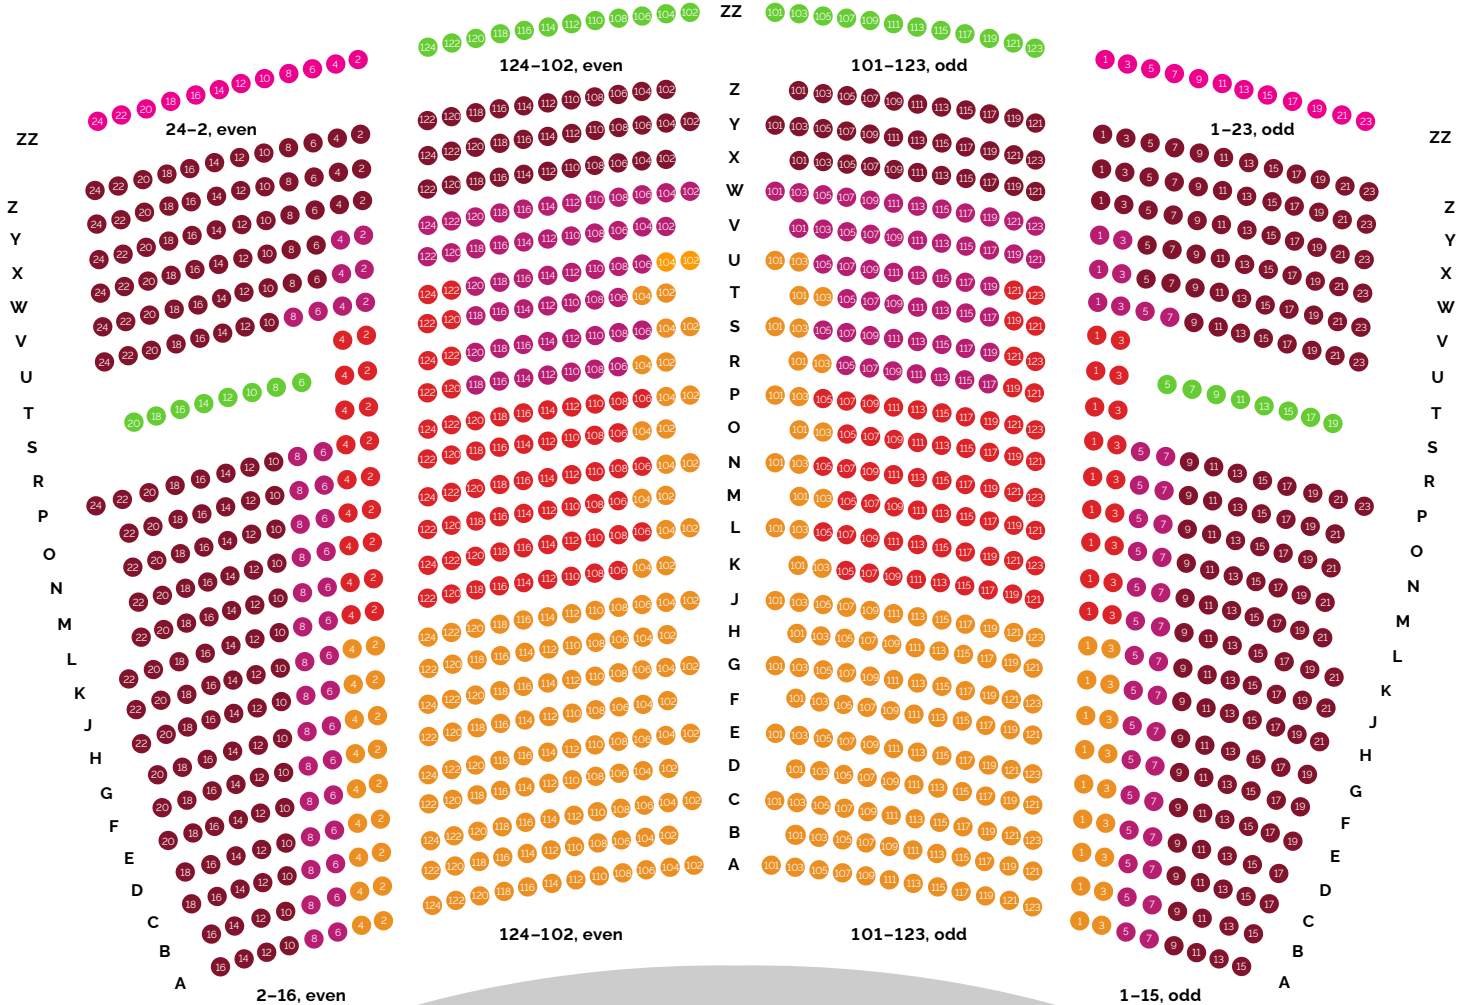

SUMMER 2024 SEAT MAP

- BALCONY 3 (BAL3)
- BALCONY 2 (BAL2)
- BALCONY 1 (BAL1)
- BALCONY CIRCLE 2 (BC2)
- BALCONY CIRCLE 1 (BC1)
- DRESS CIRCLE (DC2)
- DRESS CIRCLE (DC)
- DRESS CIRCLE PREMIUM (DCP)
- GRAND TIER (GT)
- GRAND TIER PREMIUM 2 (GTP2)
- GRAND TIER PREMIUM (GTP)
- BOX (BOX)
- CENTER BOX (CTR BOXES E-V)
- ORCHESTRA 4 (ORC4)
- ORCHESTRA 3 (ORC3)
- ORCHESTRA PREMIUM 2 (ORP2)
- ORCHESTRA PREMIUM (ORP)

ORCHESTRA PREMIUM (ORP)

ORCHESTRA PREMIUM 2 (ORP2)

ORCHESTRA 3 (ORC3)

ORCHESTRA 4 (ORC4)

WHEELCHAIR ACCESS AT ORCHESTRA 4 PRICE

WHEELCHAIR ACCESS AT BALCONY CIRCLE 2 PRICE

STAGE

■ CENTER BOX (CTR BOXES E-V)

■ BOX (BOX)

GRAND TIER PREMIUM (GTP)

GRAND TIER PREMIUM 2 (GTP2)

GRAND TIER (GT)

DRESS CIRCLE PREMIUM (DCP)

DRESS CIRCLE (DC)

DRESS CIRCLE 2 (DC2)

WHEELCHAIR ACCESS AT BALCONY 3 PRICE

WHEELCHAIR ACCESS AT BALCONY 1 PRICE

WHEELCHAIR ACCESS AT BALCONY 2 PRICE

BALCONY CIRCLE 1 (BC1)

BALCONY CIRCLE 2 (BC2)

BALCONY 1 (BAL1)

BALCONY 2 (BAL2)

BALCONY 3 (BAL3)