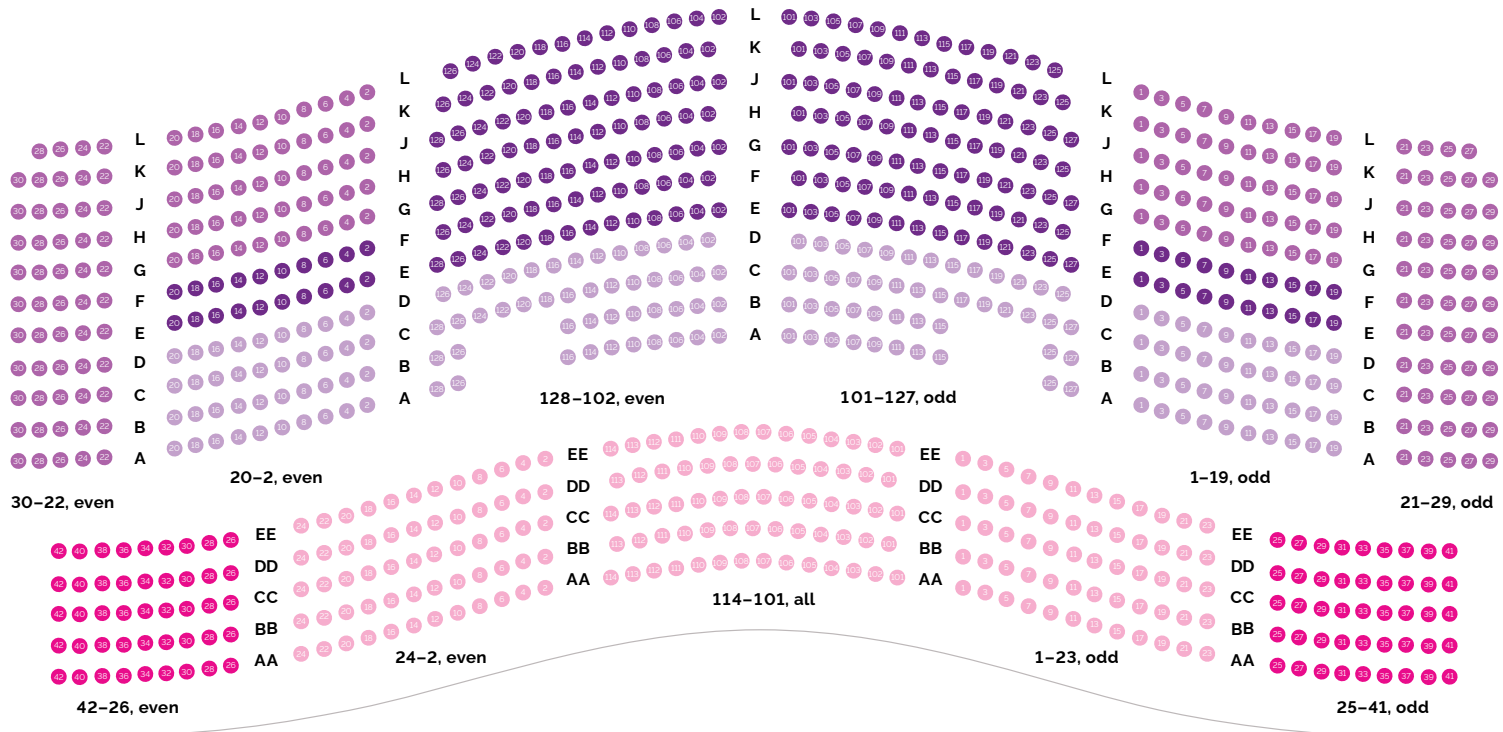

SUMMER 2024 SEAT MAP

- BALCONY 3 (BAL3)
- BALCONY 2 (BAL2)
- BALCONY 1 (BAL1)
- BALCONY CIRCLE 2 (BC2)
- BALCONY CIRCLE 1 (BC1)
- DRESS CIRCLE (DC2)
- DRESS CIRCLE (DC)
- DRESS CIRCLE PREMIUM (DCP)
- GRAND TIER (GT)
- GRAND TIER PREMIUM 2 (GTP2)
- GRAND TIER PREMIUM (GTP)
- BOX (BOX)
- CENTER BOX (CTR BOXES E-V)
- ORCHESTRA 4 (ORC4)
- ORCHESTRA 3 (ORC3)
- ORCHESTRA PREMIUM 2 (ORP2)
- ORCHESTRA PREMIUM (ORP)

ORCHESTRA PREMIUM (ORP)

ORCHESTRA PREMIUM 2 (ORP2)

ORCHESTRA 3 (ORC3)

ORCHESTRA 4 (ORC4)

WHEELCHAIR ACCESS AT ORCHESTRA 4 PRICE

WHEELCHAIR ACCESS AT BALCONY CIRCLE 2 PRICE

STAGE

■ CENTER BOX (CTR BOXES E-V)

■ BOX (BOX)

GRAND TIER PREMIUM (GTP)

GRAND TIER PREMIUM 2 (GTP2)

GRAND TIER (GT)

DRESS CIRCLE PREMIUM (DCP)

DRESS CIRCLE (DC)

DRESS CIRCLE 2 (DC2)

WHEELCHAIR ACCESS AT BALCONY 3 PRICE

WHEELCHAIR ACCESS AT BALCONY 1 PRICE

WHEELCHAIR ACCESS AT BALCONY 2 PRICE

BALCONY CIRCLE 1 (BC1)

BALCONY CIRCLE 2 (BC2)

BALCONY 1 (BAL1)

BALCONY 2 (BAL2)

BALCONY 3 (BAL3)