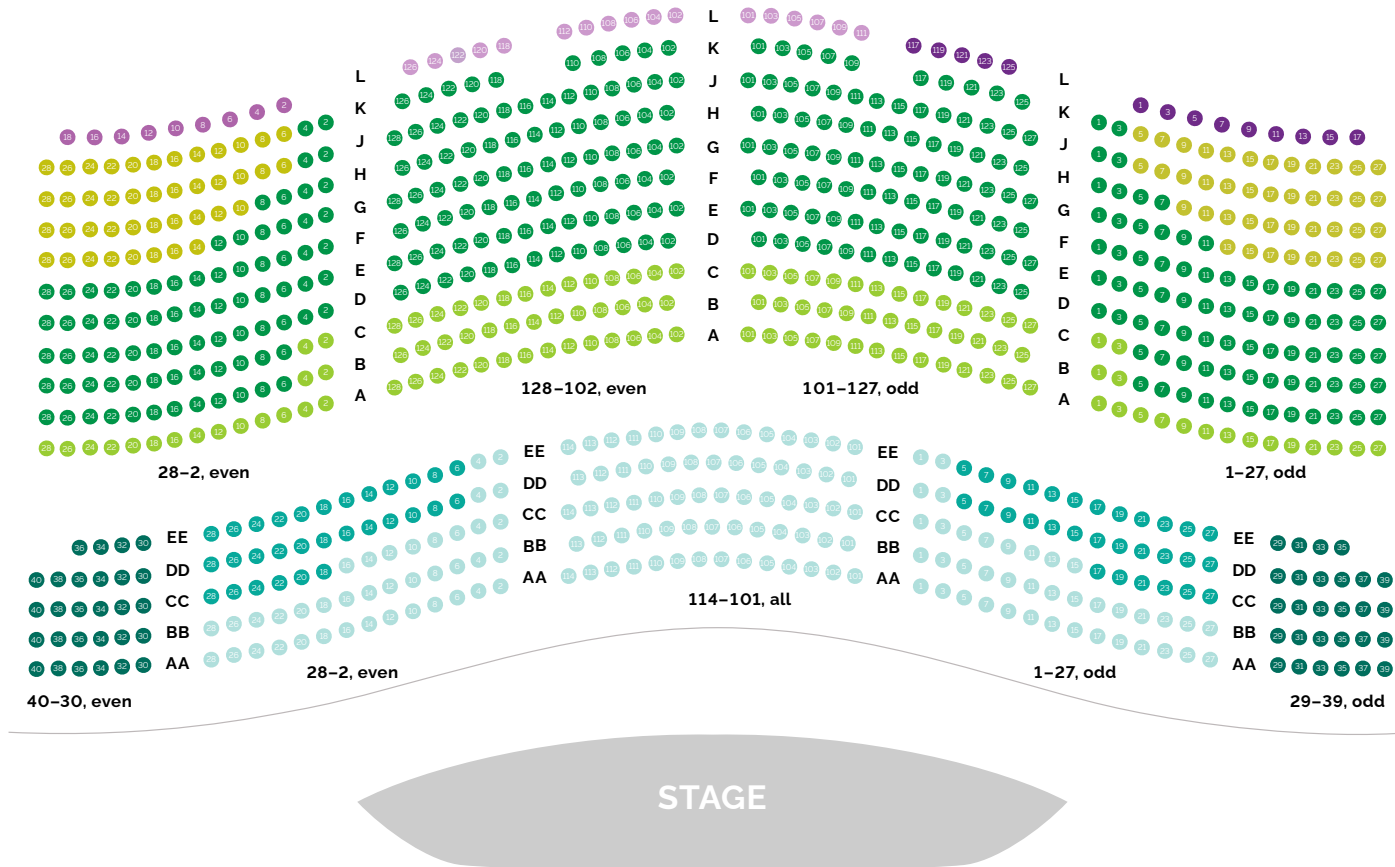

SUMMER 2024 SEAT MAP

- BALCONY 3 (BAL3)
- BALCONY 2 (BAL2)
- BALCONY 1 (BAL1)
- BALCONY CIRCLE 2 (BC2)
- BALCONY CIRCLE 1 (BC1)
- DRESS CIRCLE (DC2)
- DRESS CIRCLE (DC)
- DRESS CIRCLE PREMIUM (DCP)
- GRAND TIER (GT)
- GRAND TIER PREMIUM 2 (GTP2)
- GRAND TIER PREMIUM (GTP)
- BOX (BOX)
- CENTER BOX (CTR BOXES E-V)
- ORCHESTRA 4 (ORC4)
- ORCHESTRA 3 (ORC3)
- ORCHESTRA PREMIUM 2 (ORP2)
- ORCHESTRA PREMIUM (ORP)

ORCHESTRA PREMIUM (ORP)

ORCHESTRA PREMIUM 2 (ORP2)

ORCHESTRA 3 (ORC3)

ORCHESTRA 4 (ORC4)

WHEELCHAIR ACCESS AT ORCHESTRA 4 PRICE

WHEELCHAIR ACCESS AT BALCONY CIRCLE 2 PRICE

STAGE

■ CENTER BOX (CTR BOXES E-V)

■ BOX (BOX)

GRAND TIER PREMIUM (GTP)

GRAND TIER PREMIUM 2 (GTP2)

GRAND TIER (GT)

DRESS CIRCLE PREMIUM (DCP)

DRESS CIRCLE (DC)

DRESS CIRCLE 2 (DC2)

WHEELCHAIR ACCESS AT BALCONY 3 PRICE

WHEELCHAIR ACCESS AT BALCONY 1 PRICE

WHEELCHAIR ACCESS AT BALCONY 2 PRICE

BALCONY CIRCLE 1 (BC1)

BALCONY CIRCLE 2 (BC2)

BALCONY 1 (BAL1)

BALCONY 2 (BAL2)

BALCONY 3 (BAL3)