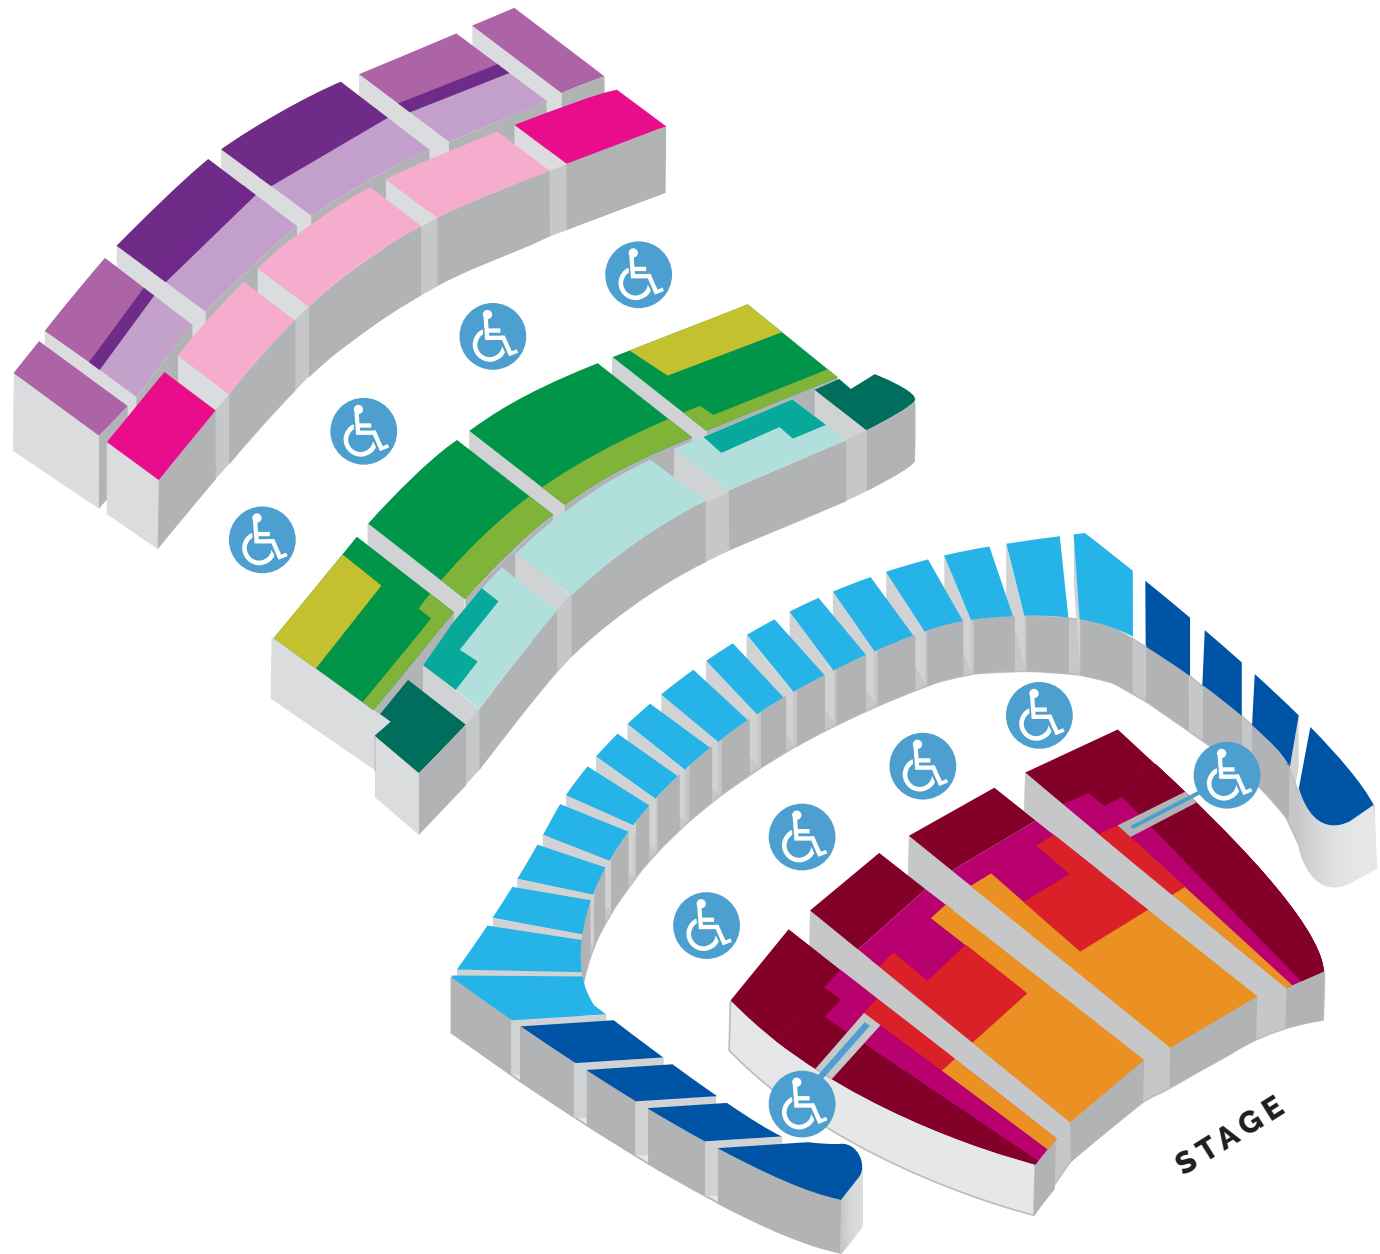

SUMMER 2024 SEAT MAP

- BALCONY 3 (BAL3)
- BALCONY 2 (BAL2)
- BALCONY 1 (BAL1)
- BALCONY CIRCLE 2 (BC2)
- BALCONY CIRCLE 1 (BC1)
- DRESS CIRCLE (DC2)
- DRESS CIRCLE (DC)
- DRESS CIRCLE PREMIUM (DCP)
- GRAND TIER (GT)
- GRAND TIER PREMIUM 2 (GTP2)
- GRAND TIER PREMIUM (GTP)
- BOX (BOX)
- CENTER BOX (CTR BOXES E-V)
- ORCHESTRA 4 (ORC4)
- ORCHESTRA 3 (ORC3)
- ORCHESTRA PREMIUM 2 (ORP2)
- ORCHESTRA PREMIUM (ORP)

ORCHESTRA PREMIUM (ORP)

ORCHESTRA PREMIUM 2 (ORP2)

ORCHESTRA 3 (ORC3)

ORCHESTRA 4 (ORC4)

WHEELCHAIR ACCESS AT ORCHESTRA 4 PRICE

WHEELCHAIR ACCESS AT BALCONY CIRCLE 2 PRICE

STAGE

■ CENTER BOX (CTR BOXES E-V)

■ BOX (BOX)

GRAND TIER PREMIUM (GTP)

GRAND TIER PREMIUM 2 (GTP2)

GRAND TIER (GT)

DRESS CIRCLE PREMIUM (DCP)

DRESS CIRCLE (DC)

DRESS CIRCLE 2 (DC2)

WHEELCHAIR ACCESS AT BALCONY 3 PRICE

WHEELCHAIR ACCESS AT BALCONY 1 PRICE

WHEELCHAIR ACCESS AT BALCONY 2 PRICE

BALCONY CIRCLE 1 (BC1)

BALCONY CIRCLE 2 (BC2)

BALCONY 1 (BAL1)

BALCONY 2 (BAL2)

BALCONY 3 (BAL3)